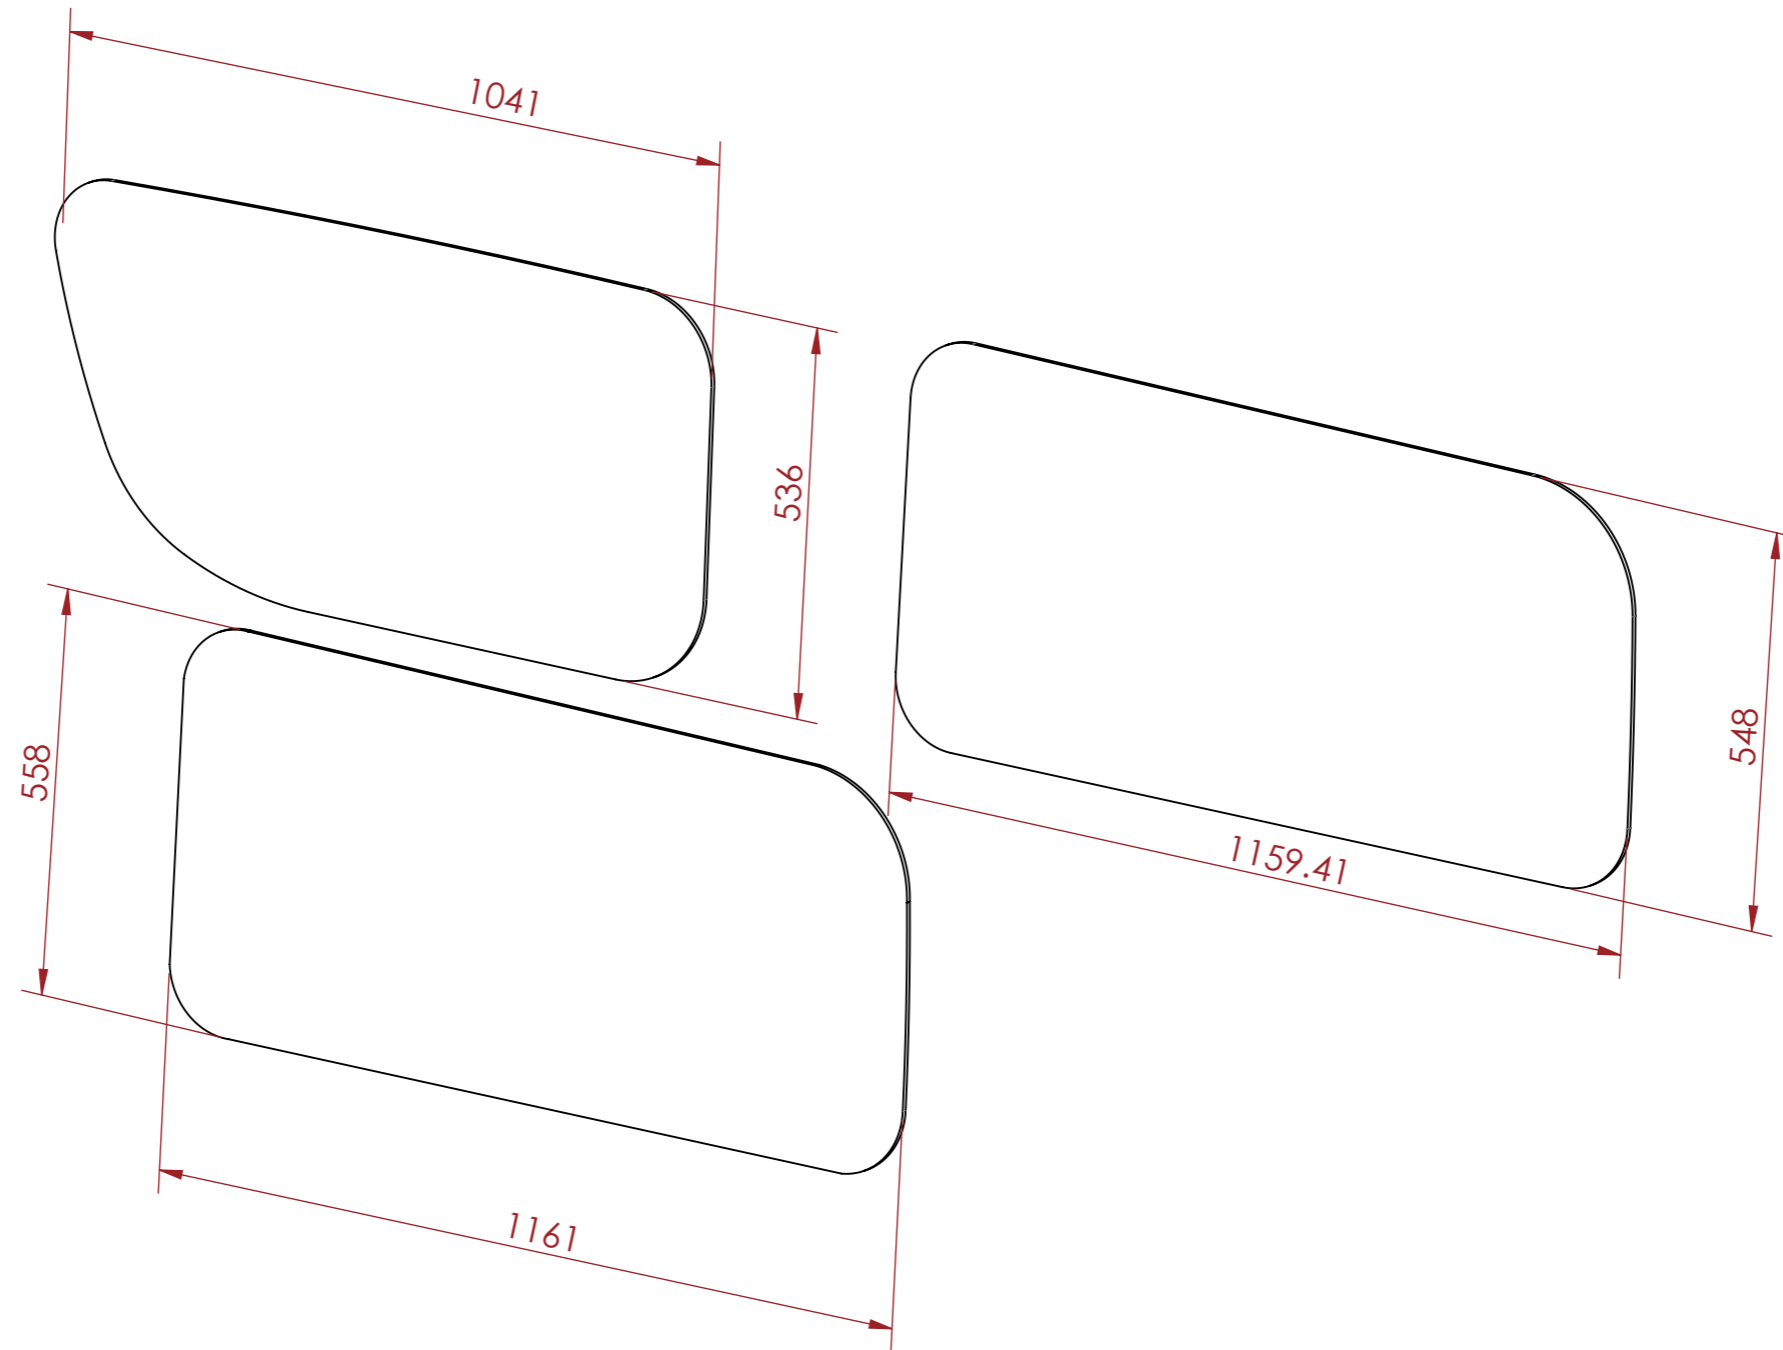

PRODUCT FEATURES

CONSTRUCTION

- 7MM POLYPROPYLENE PLASTIC FLIGHT PANEL SHEET FOR WALL PANELING

WALL PANELS UPPER ROW

- THESE PANELS ARE SPECIFICALLY DESIGNED FOR THE UPPER SECTION OF THE VAN WALLS ON BOTH THE PASSENGER AND DRIVER SIDES.

ESTIMATED WEIGHT :

4.63 KG

ITEM CODE:

TOY-H300-LWB-5-WPU

DRAWN BY:

KA

CHECKED BY:

AS