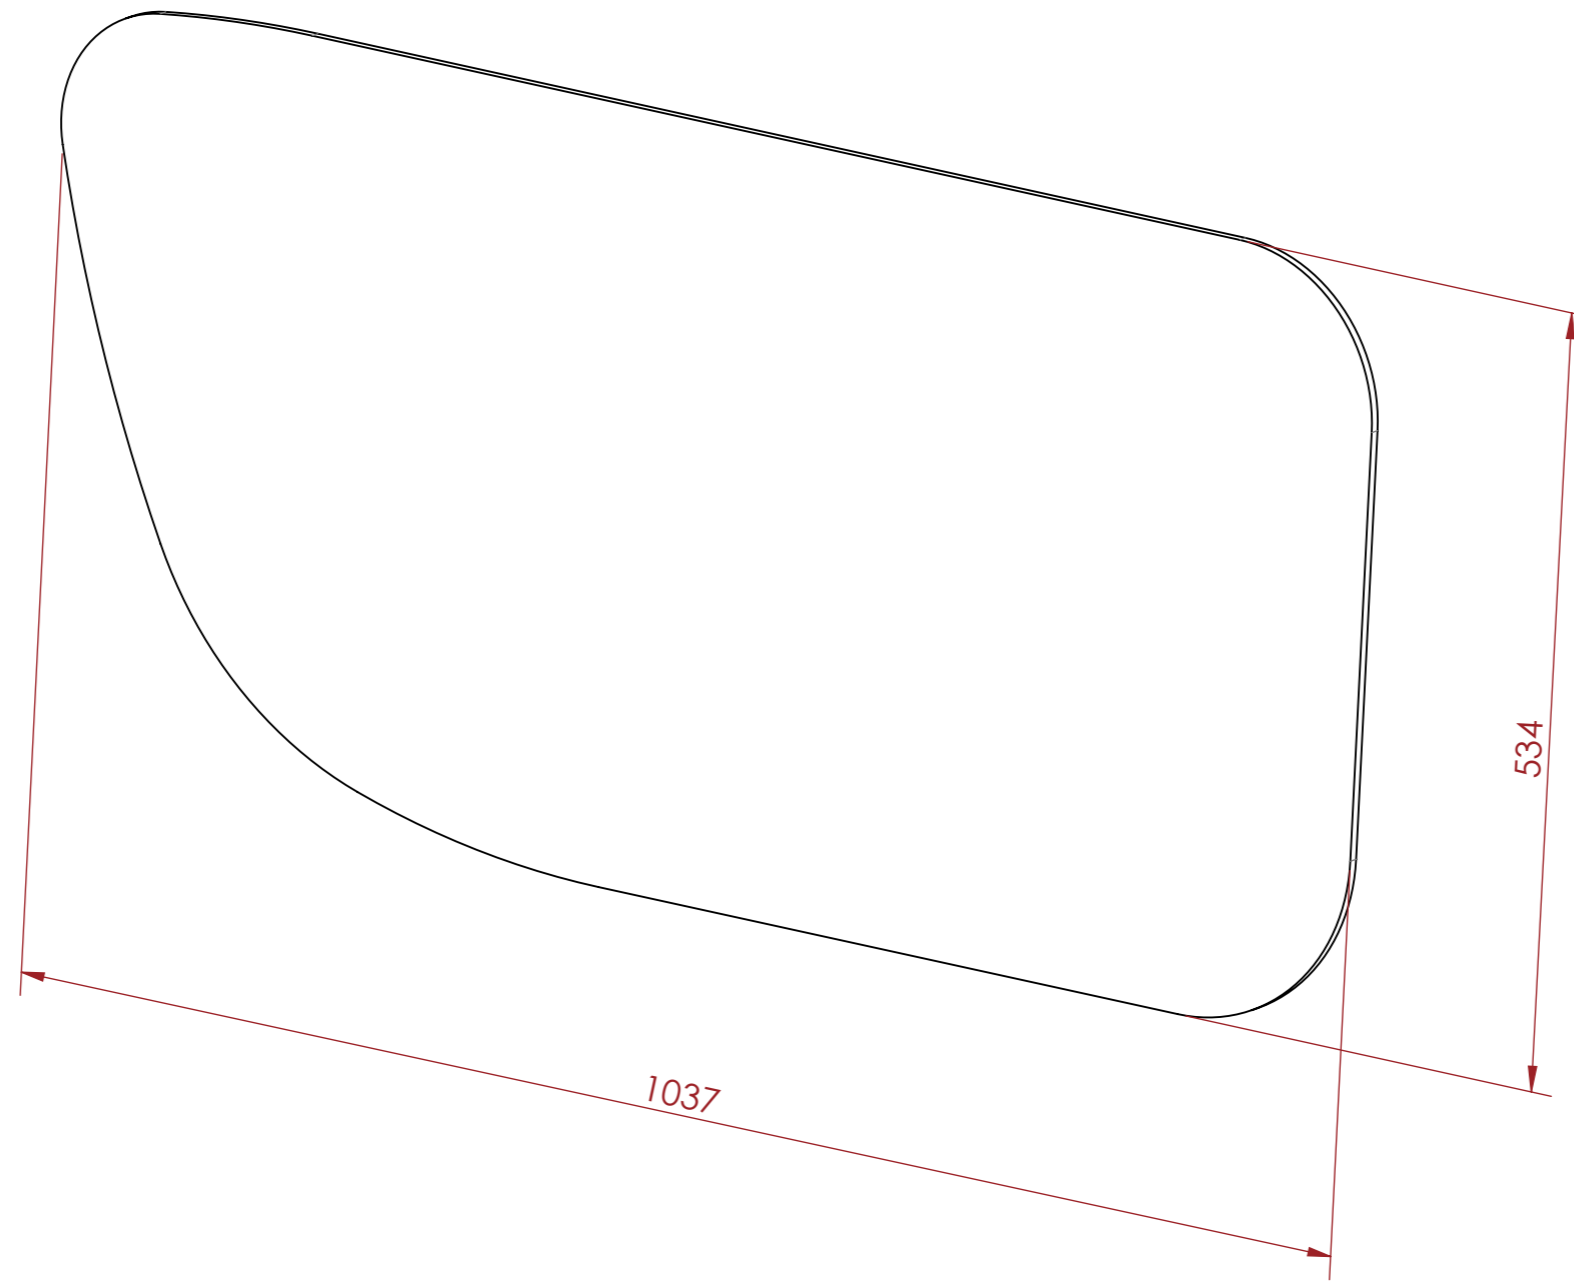

PRODUCT FEATURES

CONSTRUCTION

- 7MM POLYPROPYLENE PLASTIC FLIGHT PANEL SHEET FOR WALL PANELING

WALL PANELS GLASS WINDOW

- THESE PANELS ARE DESIGNED TO FIT THE DRIVER AND PASSENGER SIDE SECTIONS THAT HAVE GLASS WINDOWS.

ESTIMATED WEIGHT :
1.33 KG

ITEM CODE:
TOY-H300-LWB-5-WPW

DRAWN BY: KA CHECKED BY: AS

SCALE:
NTS

by **ARMOR**

MAIL : sales@vanlining.com.au
WEB : www.vanlining.com.au